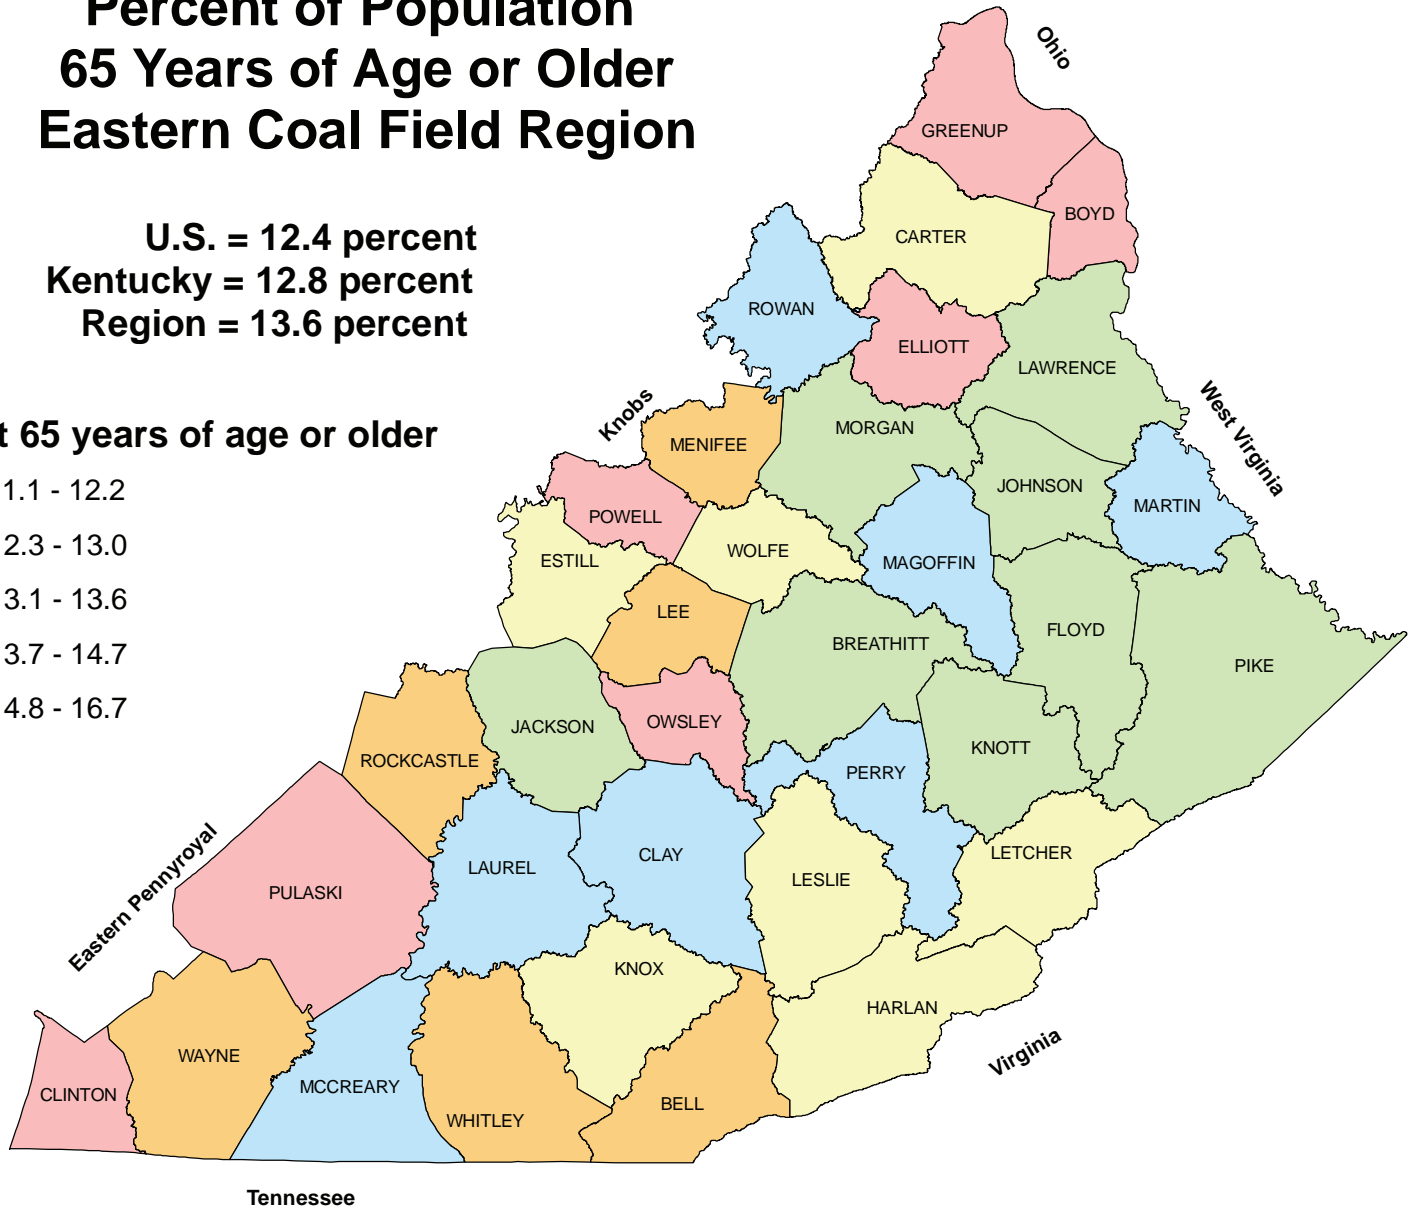

# Percent of Population 65 Years of Age or Older Eastern Coal Field Region

U.S. = 12.4 percent  
 Kentucky = 12.8 percent  
 Region = 13.6 percent

## Percent 65 years of age or older

The percentage of the population 65 or older is greater in the region than for the state or nation. In general, the region has fewer young people and more older people.